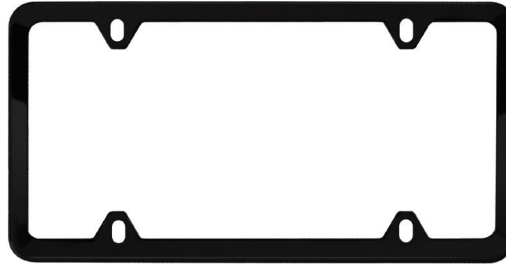

Valve Stem Caps

Add the final touch to your wheels with a set of these popular Volvo and Polestar Valve Stem Caps. They fit any standard air valve system and feature an "O ring seal," ensuring a clean and functioning valve orifice when removed.

Silver ABS Volvo Valve Stem Caps 8640123

Black ABS Volvo Valve Stem Caps 8640128

HOW TO ORDER

Genuine Volvo Accessories.

For more information on these Genuine Volvo Accessories: See your authorized Volvo dealership. Visit usparts.volvocars.com to see the complete range for your vehicle.

© 2019 Volvo Cars of North America, LLC.

VOLVO ACCESSORIES

Nameplate License Plate Frames

Volvo License plate frames provide a sophisticated look when dressing up the exterior of your vehicle while matching the vehicle's trim. The frames are made from rust proof 304 stainless steel and are available in polished or powder coated black finishes with 6-inch domed graphic nameplate. The license plate frames are designed for easy installation with four mounting holes and four matching finish acorn nuts.

Polished Volvo Nameplate Frame 8640121

Black Powder Coated Volvo Nameplate Frame 8640218

Slimline License Plate Frames

Made from rust proof 304 stainless steel these slimline license plate frames complement your vehicle trim brilliantly. Available in polished mirror bright or powder coated black finishes. The frames are designed for easy installation with four mounting holes and four matching finish acorn nuts.